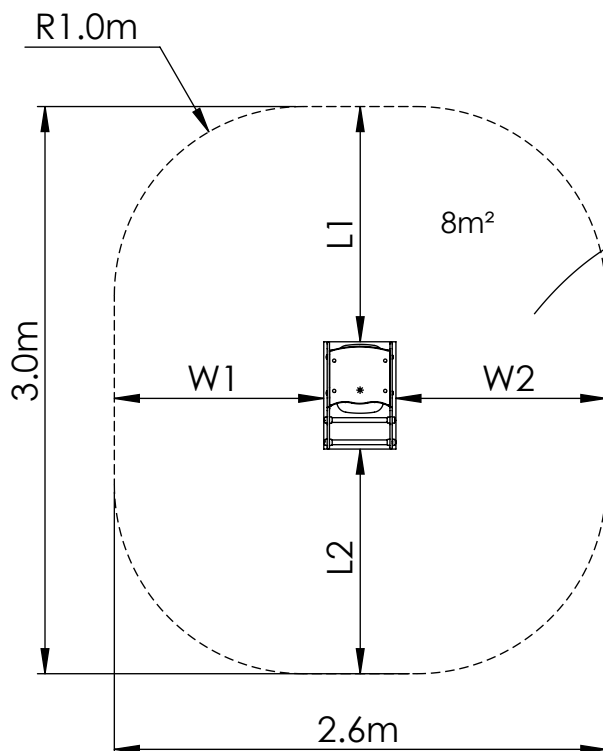

W1=W2
L1=L2

HAGS ANEBY, SWEDEN
+46(0)380-47300
www.hags.com

Rocking Equipment 1-pl
MASW36720
2 (4)

MA$ Q EY JOT 2016-03-29 2