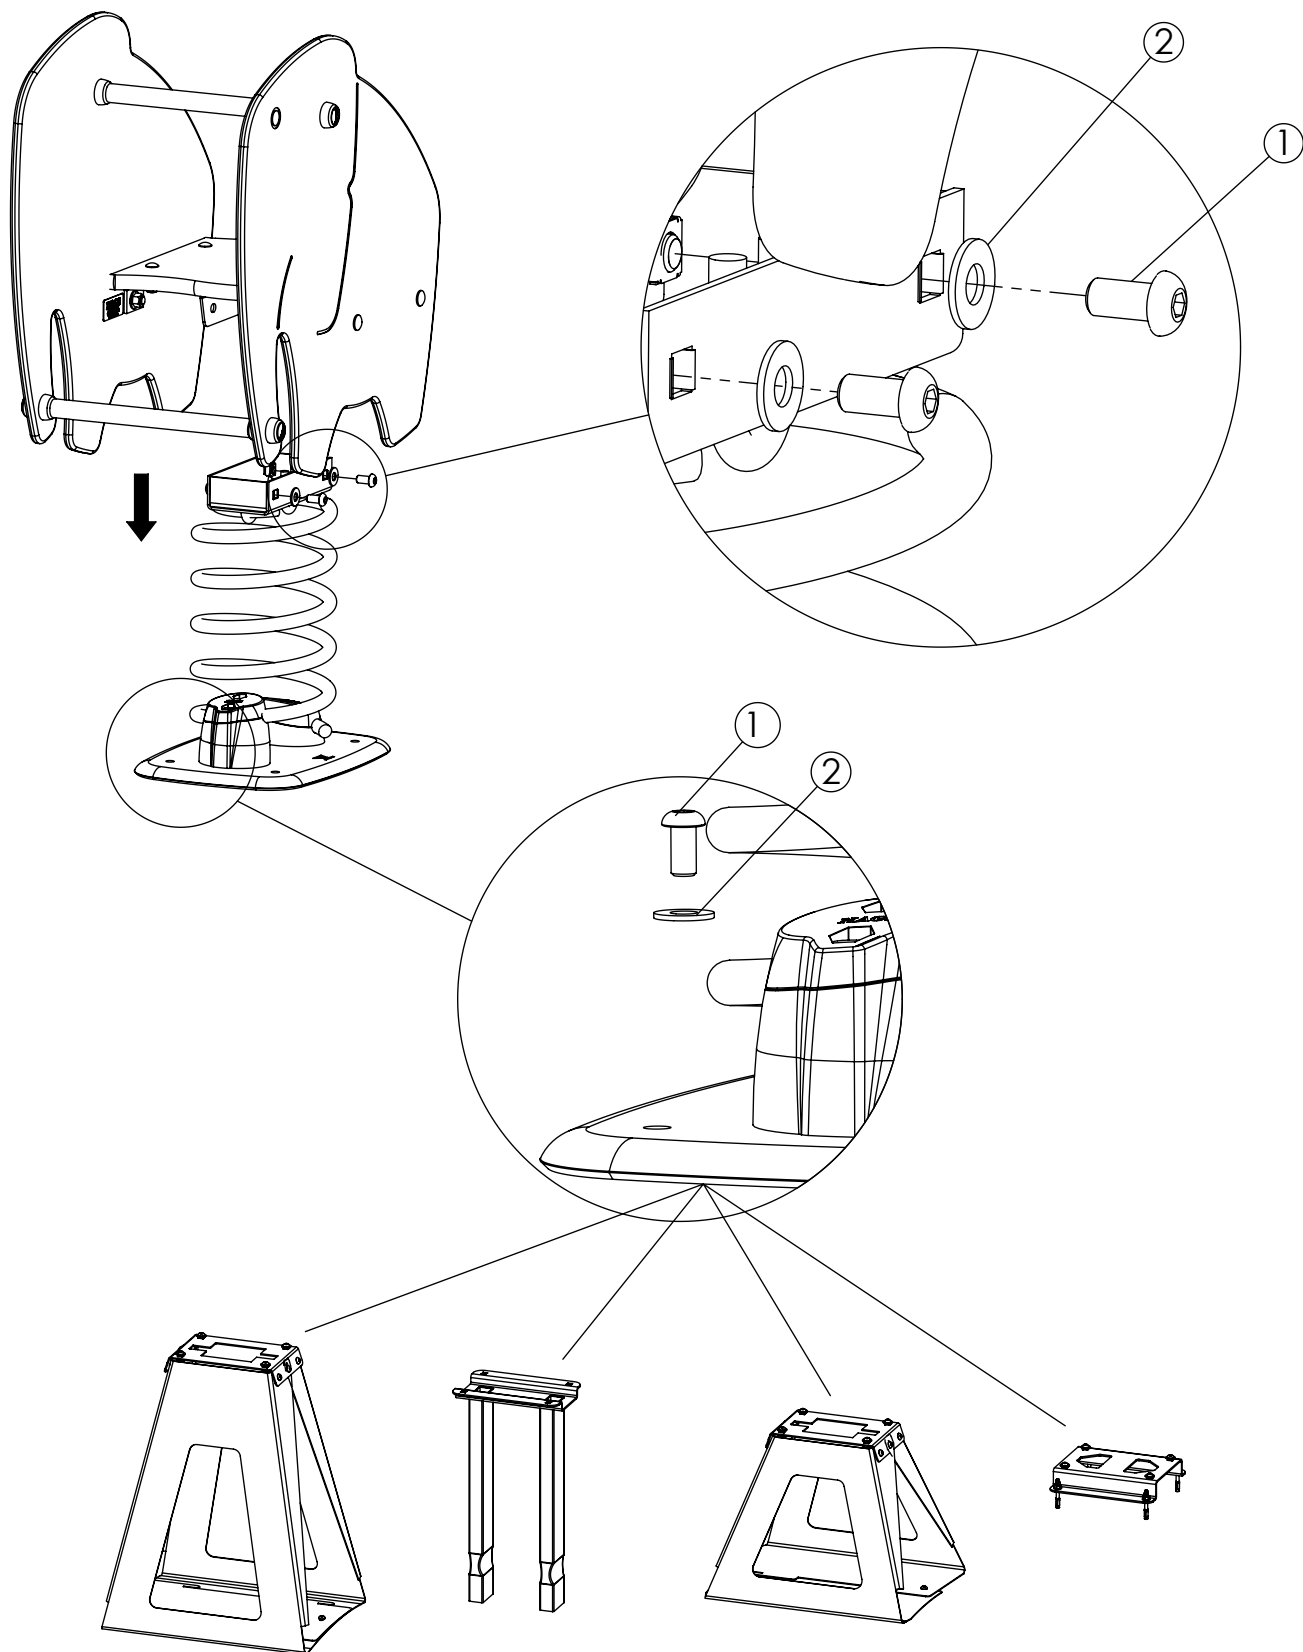

W1=W2
L1=L2

HAGS	ANEBY, SWEDEN
	+46(0)380-47300 www.hags.com
Rocking Equipment 1-pl	
MASW36720	
3 (4)	
	JOT 2016-03-29 2

1	MK6S M10x20 mm	8008451	8x
2	Ø11x24x2 mm	8008850	8x

HAGS		ANEBY, SWEDEN +46(0)380- 47300 www.hags.com	
Rocking Equipment 1-pl			
MASW36720			
4 (4)			
	MAS		JOT 2016-03-29 2