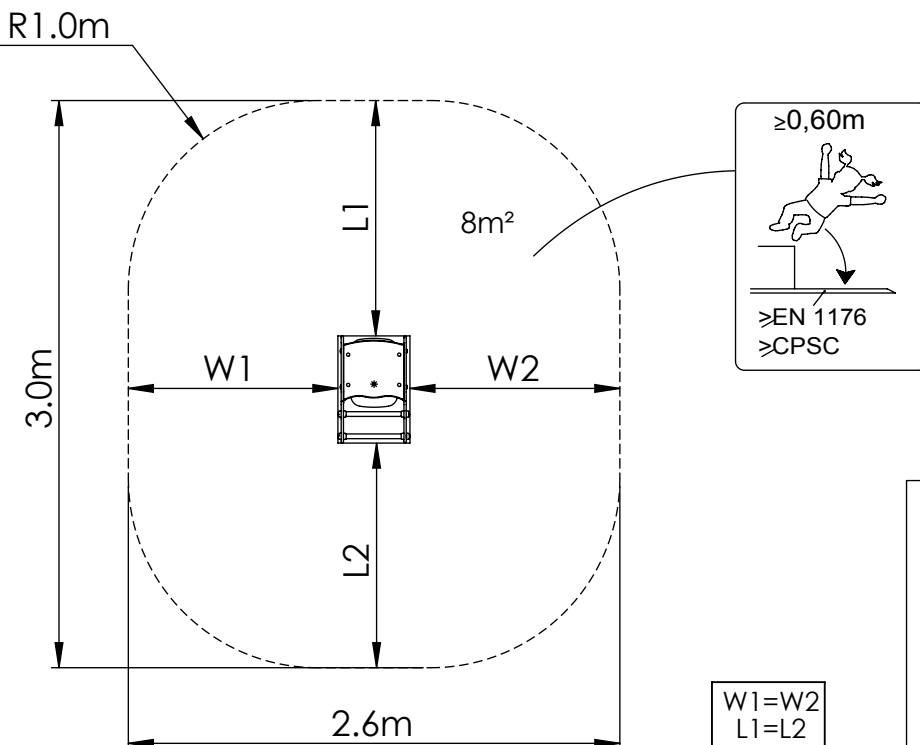

W1=W2
L1=L2

HAGS	ANEBY, SWEDEN
	+46(0)380-47300 www.hags.com
Rocking Equipment 1-pl	
MASW36720	
3 (4)	
	JOT 2016-03-29 2

1	MK6S M10x20 mm	8008451	8x
2	Ø11x24x2 mm	8008850	8x

HAGS		ANEBY, SWEDEN +46(0)380- 47300 www.hags.com	
Rocking Equipment 1-pl			
MASW36720			
4 (4)			
	MAS		JOT 2016-03-29 2