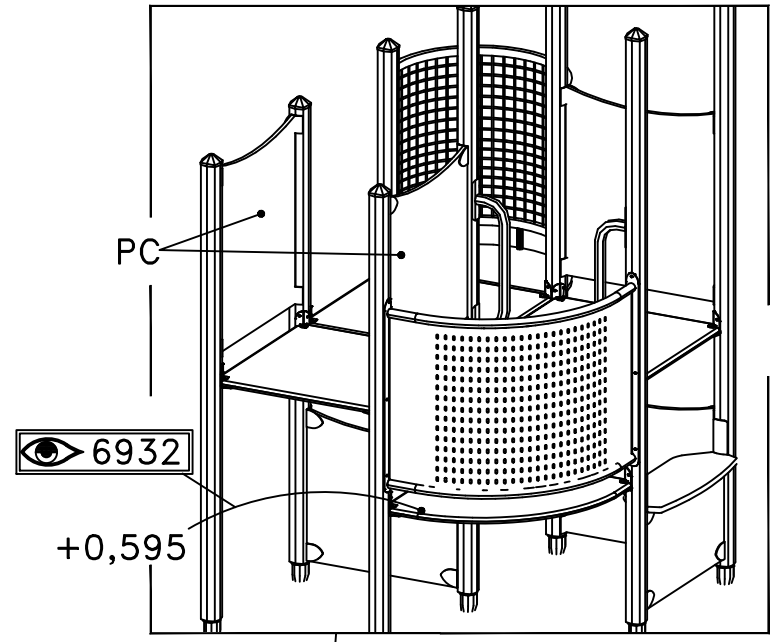

STEP 2

HAGS ANEBY, SWEDEN
+46(0)380-47300
www.hags.com

UniMini Cantoni
MASW40488
2/3

JW JW 2022-01-26 5